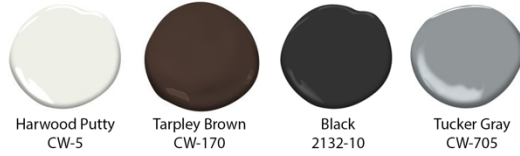

Stafford Square Preferred Color Document

The names follow Benjamin Moore paints, which are widely available and commonly matched. When an exact color is not available, please choose the closest option. All colors must be approved by the ACC.

Shutters and Front Door Trim