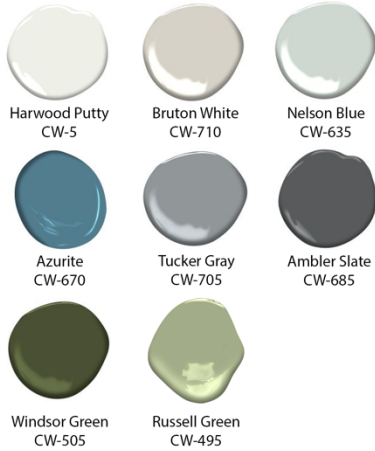

Stafford Square Preferred Color Document

The names follow Benjamin Moore paints, which are widely available and commonly matched. When an exact color is not available, please choose the closest option. All colors must be approved by the ACC.

Shutters and Front Door Trim

Siding

Front Door